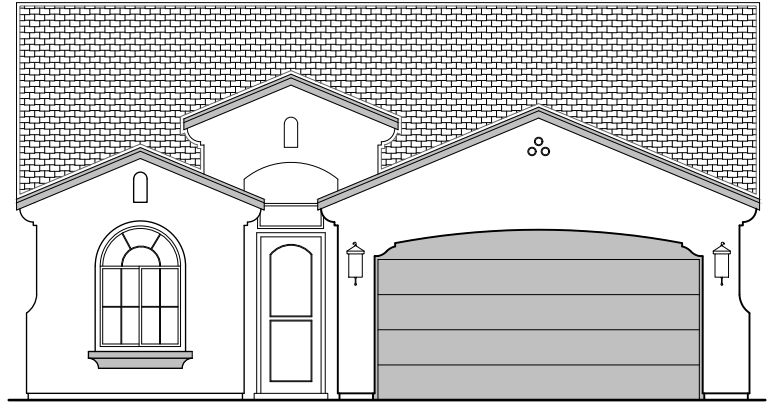

# 1649 Plan

Community: Hawk Site 23

LOW VOLTAGE LEGEND	
LOGO	DESCRIPTION
	CABLE TV
	CAT 5 DATA

**Mediterranean (M)**

**Tuscan (T)**

Garage Orientation:  Left  Right

- Home is complete and accepted as built. \_\_\_\_\_
- Home construction is in process, buyer accepts all option locations. \_\_\_\_\_

# 1649 Options

Community: Hawk Site 23

LOW VOLTAGE LEGEND	
LOGO	DESCRIPTION
	CABLE TV
	CAT 5 DATA

**Fireplace**

**Traditional  
Fireplace**

**Extended Patio**

**Gourmet  
Kitchen**

**Contemporary  
Fireplace**