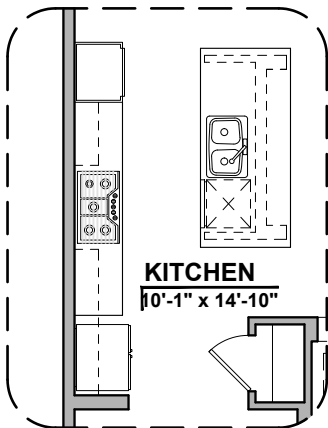

# 1649 Options

Community: Hawk Site 23

LOW VOLTAGE LEGEND	
LOGO	DESCRIPTION
	CABLE TV
	CAT 5 DATA

**Fireplace**

**Traditional  
Fireplace**

**Extended Patio**

**Gourmet  
Kitchen**

**Contemporary  
Fireplace**