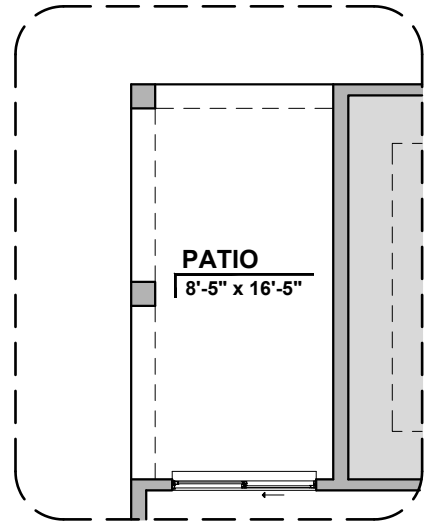

# 1649 Options

Community: Hawk Site 23

LOW VOLTAGE LEGEND	
LOGO	DESCRIPTION
	CABLE TV
	CAT 5 DATA

**Fireplace**

**Traditional  
Fireplace**

**Extended Patio**

**Gourmet  
Kitchen**

**Contemporary  
Fireplace**