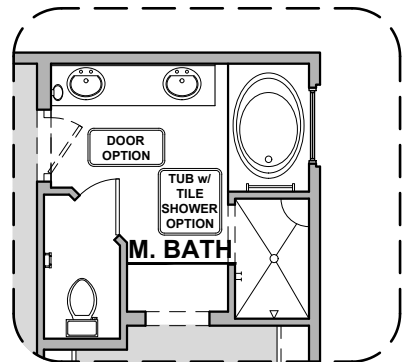

# 1649 Options

Community: Hawk Site 23

LOW VOLTAGE LEGEND	
LOGO	DESCRIPTION
	CABLE TV
	CAT 5 DATA

**Fireplace**

**Traditional  
Fireplace**

**Extended Patio**

**Gourmet  
Kitchen**

**Contemporary  
Fireplace**

**Tub w/ Tile Shower**