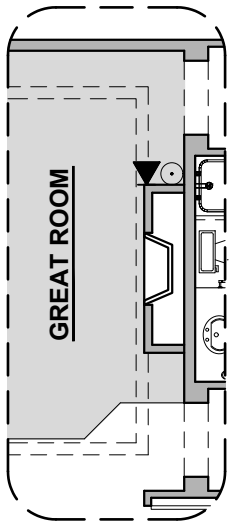

# 1649 Plan

Community: Hawk Site 23

LOW VOLTAGE LEGEND	
LOGO	DESCRIPTION
	CABLE TV
	CAT 5 DATA

**Mediterranean (M)**

**Tuscan (T)**

Garage Orientation:  Left  Right

- Home is complete and accepted as built. \_\_\_\_\_
- Home construction is in process, buyer accepts all option locations. \_\_\_\_\_

# 1649 Options

Community: Hawk Site 23

LOW VOLTAGE LEGEND	
LOGO	DESCRIPTION
	CABLE TV
	CAT 5 DATA

**Fireplace**

**Traditional  
Fireplace**

**Extended Patio**

**Gourmet  
Kitchen**

**Contemporary  
Fireplace**