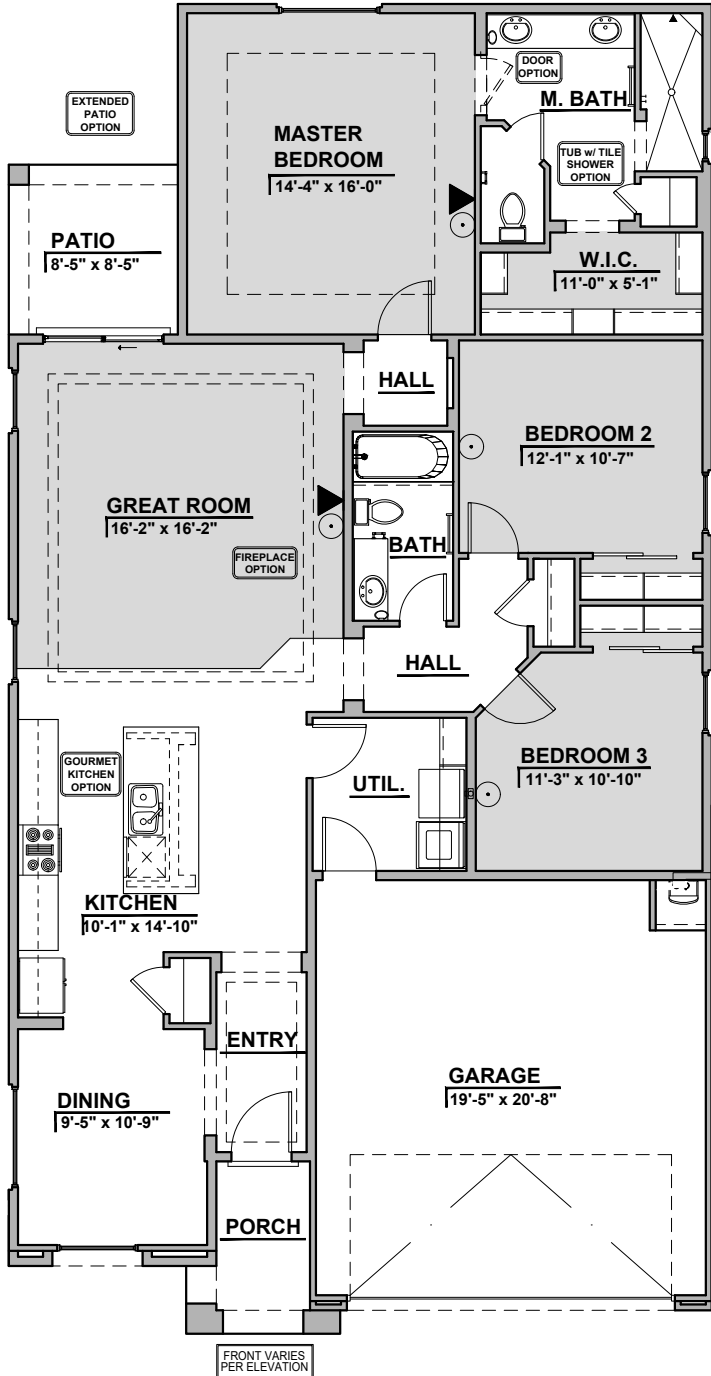

# 1649 Plan

Community: Hawk Site 23

LOW VOLTAGE LEGEND	
LOGO	DESCRIPTION
	CABLE TV
	CAT 5 DATA

**Mediterranean (M)**

**Tuscan (T)**

Garage Orientation:  Left  Right

- Home is complete and accepted as built. \_\_\_\_\_
- Home construction is in process, buyer accepts all option locations. \_\_\_\_\_

# 1649 Options

Community: Hawk Site 23

LOW VOLTAGE LEGEND	
LOGO	DESCRIPTION
	CABLE TV
	CAT 5 DATA

**Fireplace**

**Traditional  
Fireplace**

**Extended Patio**

**Gourmet  
Kitchen**

**Contemporary  
Fireplace**

**Tub w/ Tile Shower**